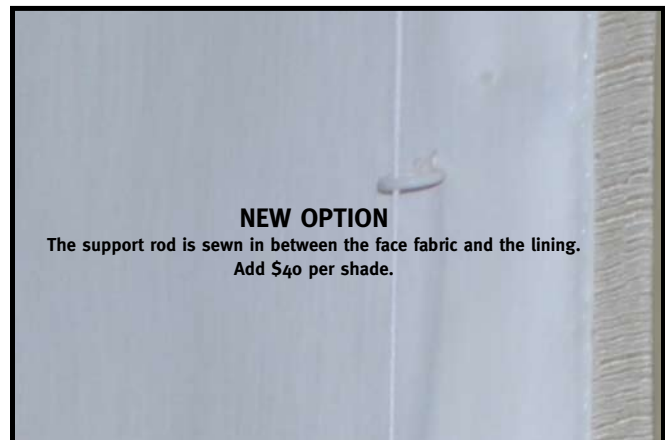

Note: Blackout lining is not available on SHEER Shades

6" Classic Valance Only

Width to:	24"	36"	48"	60"	72"	84"	96"
Sheers A:	\$43	53	64	73	84	94	104
Sheers B:	\$47	58	70	81	93	104	115
Sheers C:	\$53	66	80	93	107	120	133
Sheers COM:	\$41	49	59	68	78	87	96
Group 1:	\$64	77	88	91	101	111	121
Group 2:	\$66	80	91	115	127	139	151
Group 3:	\$75	92	103	135	150	163	177
Group 4:	\$91	112	125	199	219	238	257
Std. Fab. COM:	\$53	64	77	99	113	125	137

Standard valance headrails are 3/4" x 1-1/2". However, 2-1/2", 3-1/2" and 5-1/2" boards are available at no additional charge. Specify when ordering.

For longer heights on a 6" Classic Valance with a shade or 6" Classic Valance Only add **\$29 for each additional 6"**.

Hidden Support Rod Option - Add \$40 per shade

Not available with sheer fabrics.

Lining, Valance Only and Option Prices

Option Surcharges

Premium Lining:	\$40 per shade
Interlining:	\$110 per shade (n/a on Knife Pleat or Ribbed Pleat)
Knife or Ribbed Pleat Surcharge:	\$50 per shade
Duo-Fold Surcharge:	\$90 per shade (72" maximum width)
Valance Returns:	\$15 per pair
Hold Down Brackets:	\$5 per shade
Two-on-One Headrail:	\$35 extra (144" maximum total width)*
Three-on-One Headrail:	\$45 extra (144" maximum total width)*